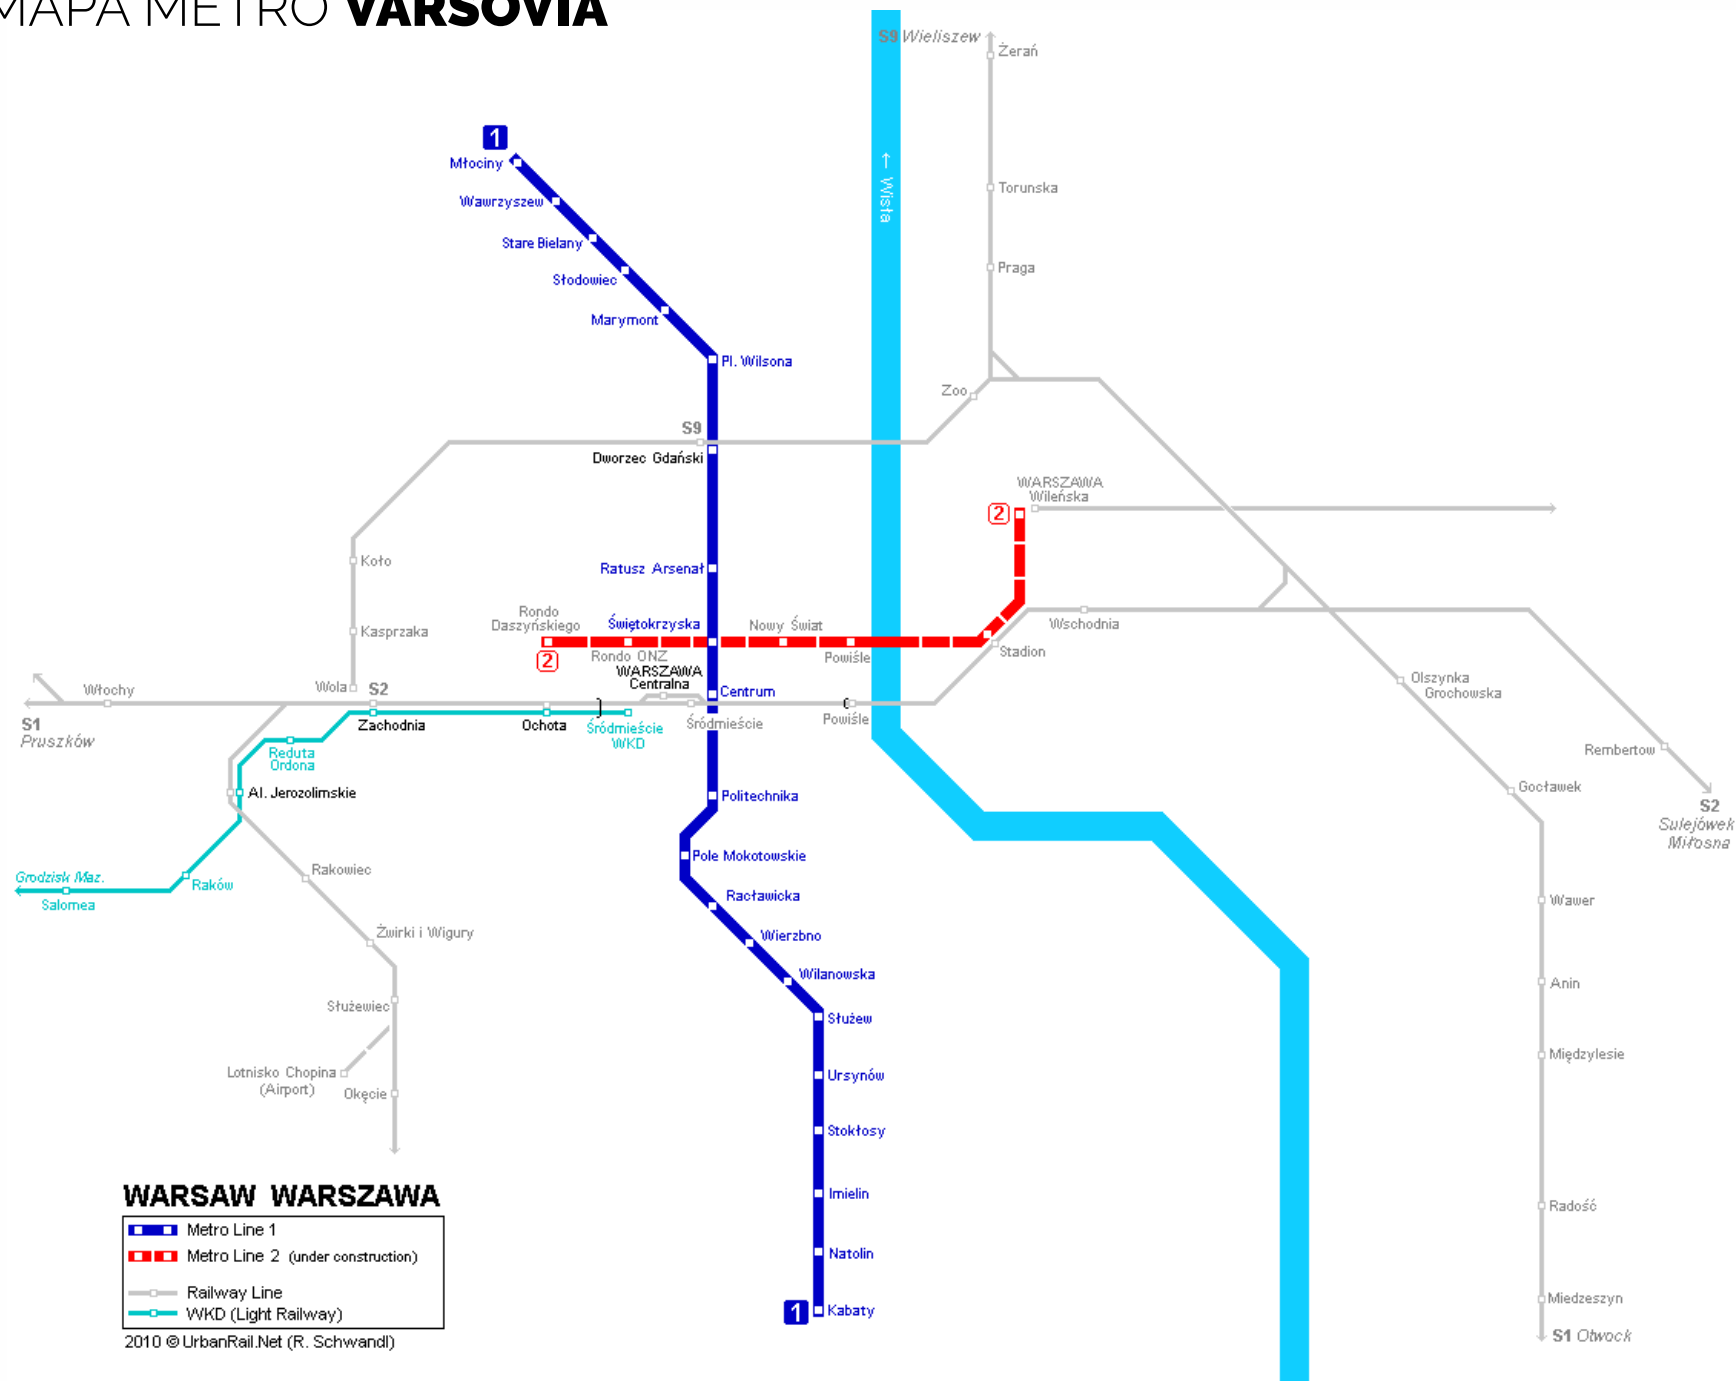

MAPA METRÔ VARSÓVIA

WARSAW WARSZAWA

- Metro Line 1
- Metro Line 2 (under construction)
- Railway Line
- WKD (Light Railway)

2010 © UrbanRail.Net (R. Schwandl)